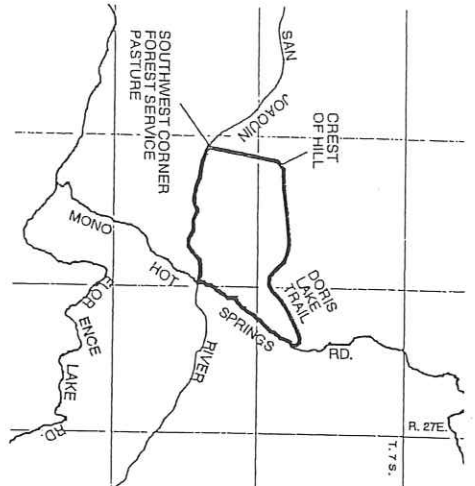

**BIG DRY CREEK
FLOOD CONTROL BASIN
(FCMA)**

**SHAW/AMBER
(FCMA)**

MONO HOT SPRINGS

DINKEY CREEK

**HUNTINGTON LAKE - BIG CREEK
SIERRA SUMMIT SKI AREA**

SHAVER LAKE

UNINCORPORATED NO SHOOTING AREAS

— NO SHOOTING BOUNDARY