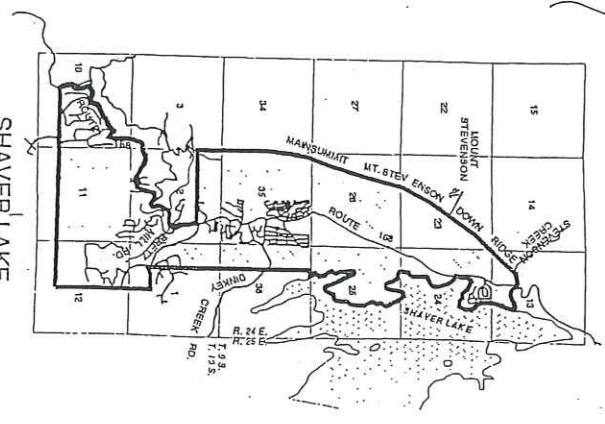

**BIG DRY CREEK
FLOOD CONTROL BASIN
(FCMA)**

**SHAW/AMBER
(FCMA)**

MONO HOT SPRINGS

DINKEY CREEK

**HUNTINGTON LAKE - BIG CREEK
SIERRA SUMMIT SKI AREA**

SHAVER LAKE

UNINCORPORATED NO SHOOTING AREAS

— NO SHOOTING BOUNDARY