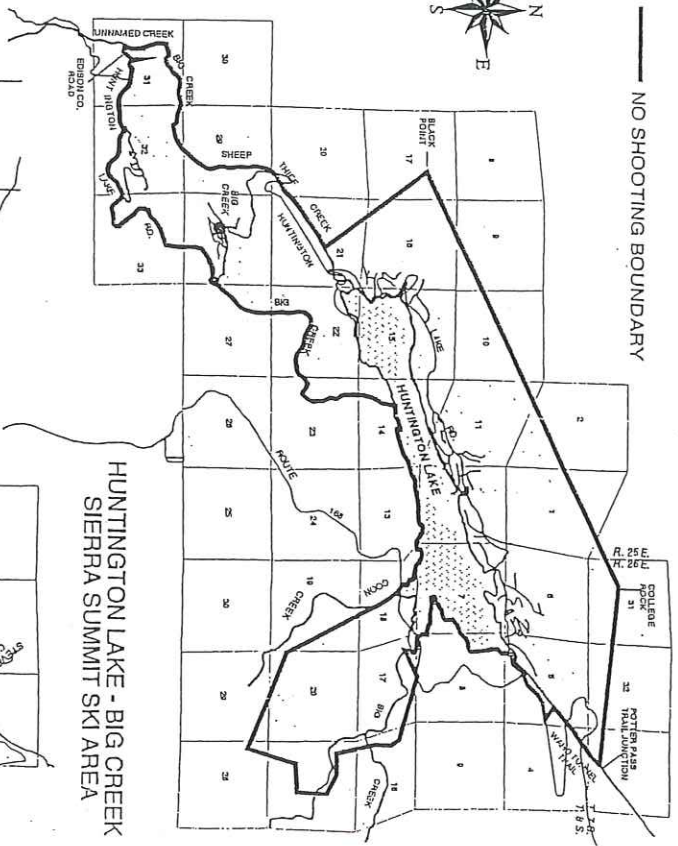

**BIG DRY CREEK
FLOOD CONTROL BASIN
(FCMA)**

**SHAW/AMBER
(FCMA)**

MONO HOT SPRINGS

DINKEY CREEK

**HUNTINGTON LAKE - BIG CREEK
SIERRA SUMMIT SKI AREA**

SHAVER LAKE

UNINCORPORATED NO SHOOTING AREAS

— NO SHOOTING BOUNDARY