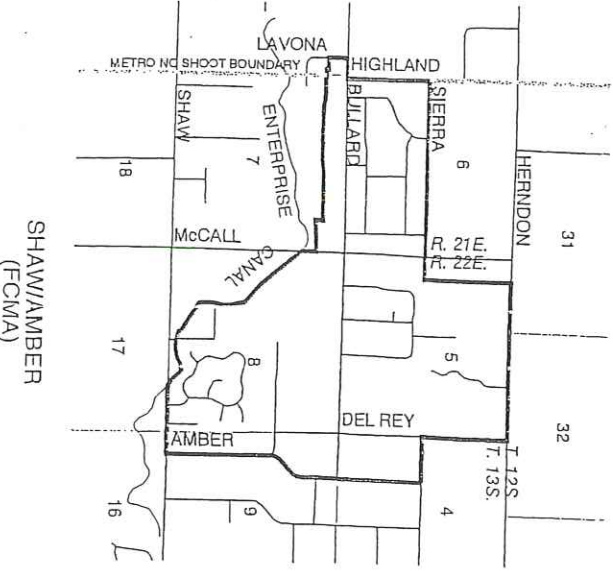

**BIG DRY CREEK
FLOOD CONTROL BASIN
(FCMA)**

**SHAW/AMBER
(FCMA)**

MONO HOT SPRINGS

DINKEY CREEK

**HUNTINGTON LAKE - BIG CREEK
SIERRA SUMMIT SKI AREA**

SHAVER LAKE

UNINCORPORATED NO SHOOTING AREAS

— NO SHOOTING BOUNDARY