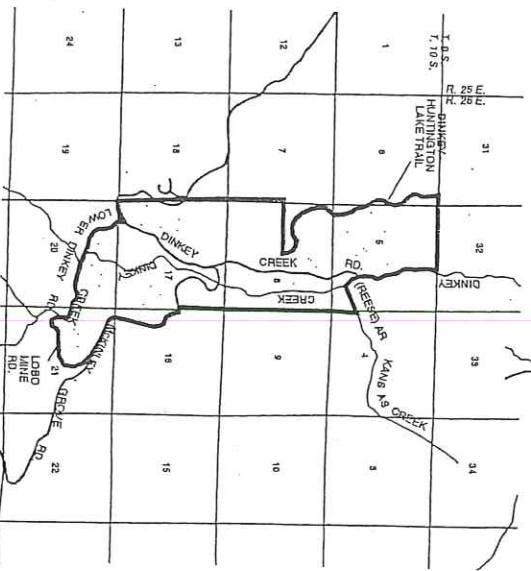

**BIG DRY CREEK
FLOOD CONTROL BASIN
(FCMA)**

**SHAW/AMBER
(FCMA)**

MONO HOT SPRINGS

DINKEY CREEK

**HUNTINGTON LAKE - BIG CREEK
SIERRA SUMMIT SKI AREA**

SHAVER LAKE

UNINCORPORATED NO SHOOTING AREAS

— NO SHOOTING BOUNDARY